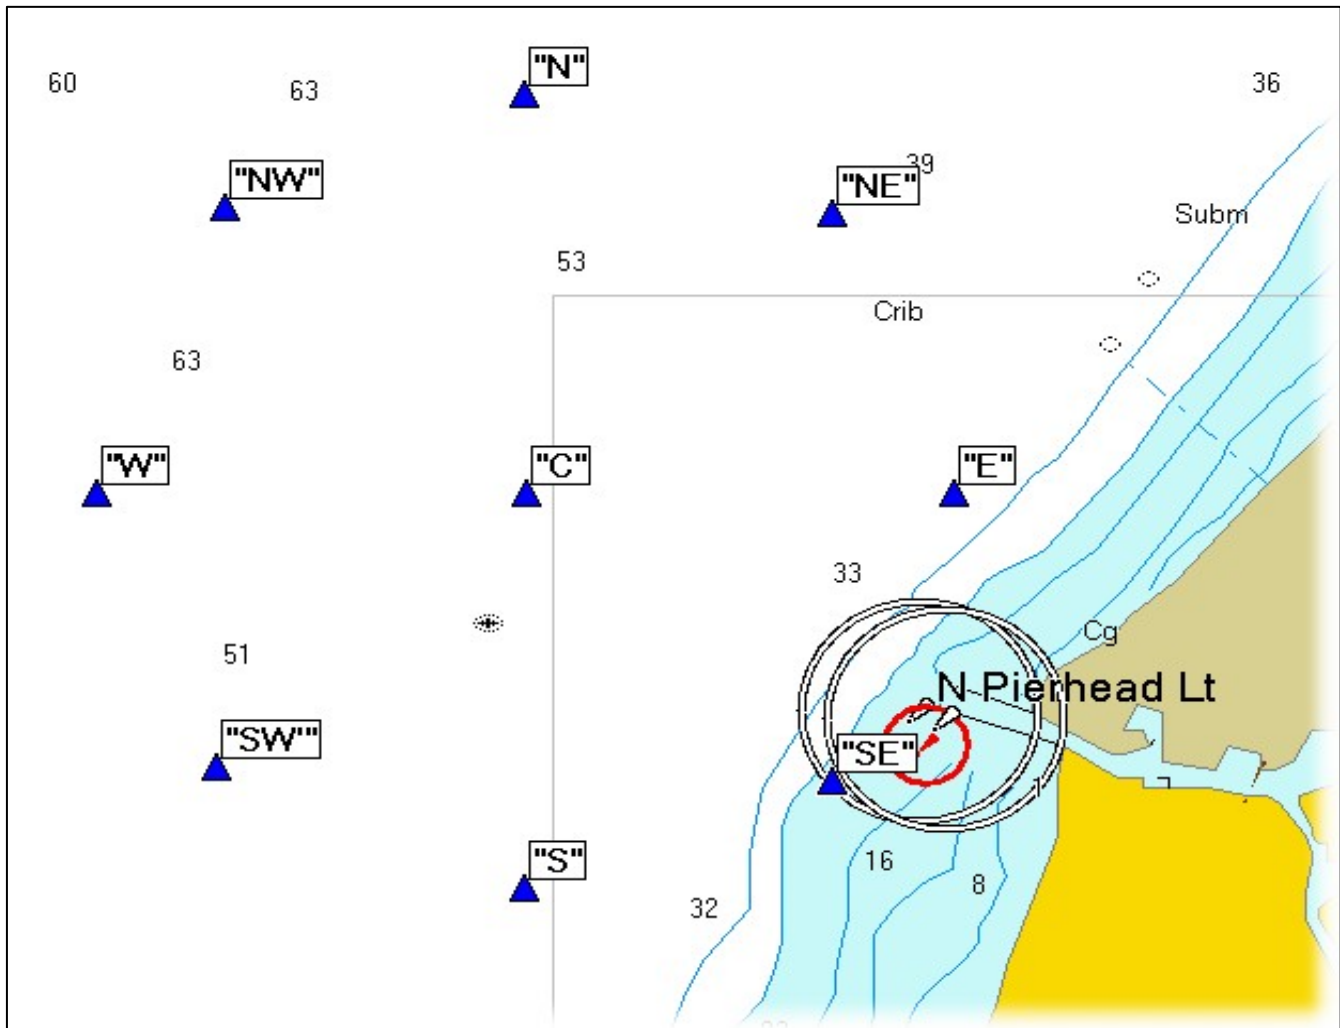

ST. JOSEPH RIVER YACHT CLUB
2007 INITIAL FIXED BOUY LOCATIONS

--ATTACHMENT B--

Fixed	C	42 07.454	86 30.959
Inflatable when needed	E	42 07.456	86 29.615
Fixed	N	42 08.460	86 30.967
Fixed	NE	42 08.160	86 29.998
Fixed	NW	42 08.175	86 31.909
Fixed	S	42 06.463	86 30.967
Inflatable when needed	SE	42 06.733	86 29.998
Fixed	SW	42 06.768	86 31.936
Fixed	W	42 07.456	86 32.313